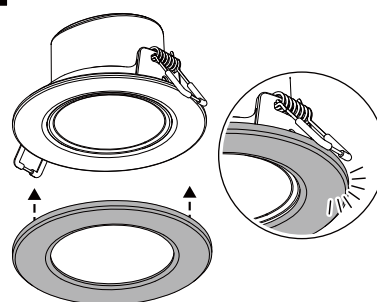

5a AC 220-240 V

5b AC 220-240 V

10A C-type (pcs)	16A C-type (pcs)
60	100

Wire specifications: 5-7 mm length, max. 7 mm diameter, min. 2 x 0.75 mm², max. 2 x 1.50 mm².

6

7